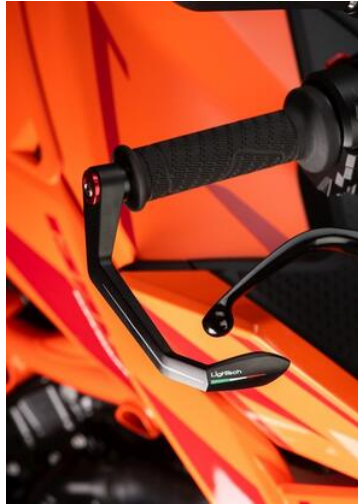

- Black
- Red
- Cobalt
- Green
- Orange

€ 88,45

- CAP001NER **Cap for Handlebar Balancers and**
- **Swing Arm Spools**

- CAP001ORO
- CAP001ROS
- CAP001SIL
- CAP001COB
- CAP001VER
- CAP001ARA