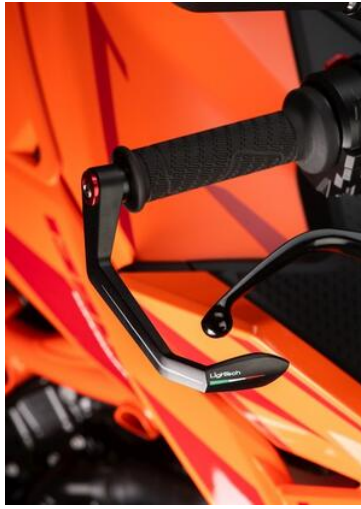

- **Brake Lever Protection Assembly**
- ISS200RTNER
- ISS200RTROS
- ISS200RTCOB
- ISS200RTVER
- ISS200RTARA

- Black
- Red
- Cobalt
- Green
- Orange

€ 88,45

- **Cap for Handlebar Balancers and Swing Arm Spools**
- CAP001NER
- CAP001ORO
- CAP001ROS
- CAP001SIL
- CAP001COB
- CAP001VER
- CAP001ARA