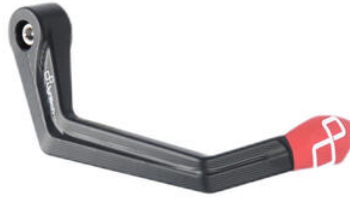

- Black

€ 217,89

- **Aluminium Protection Pick-Up**  
ECPBM003NER **Cover Right Side**

• Black

€ 99,19

- ISS113RANER **Aluminum Brake Lever Guard - Axle**
- ISS113RAORO **Base 132 mm / Anodized Guard end**
- ISS113RAROS
- ISS113RASIL
- ISS113RACOB
- ISS113RAVER
- ISS113RAARA

- Black
- Gold
- Red
- Silver
- Cobalt
- Green
- Orange

€ 148,11

- ISS114LANER **Aluminum Clutch Lever Guard - Axle**
- ISS114LAORO **Base 148 mm / Anodized Guard end**
- ISS114LAROS
- ISS114LASIL
- ISS114LACOB
- ISS114LAVER
- ISS114LAARA