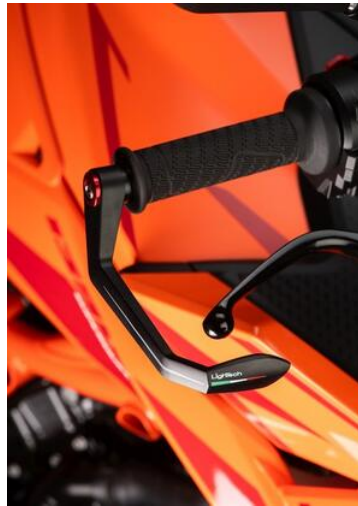

- Black
- Red
- Cobalt
- Green
- Orange

€ 88,45

- CAP001NER **Cap for Handlebar Balancers and**
- **Swing Arm Spools**

- CAP001ORO
- CAP001ROS
- CAP001SIL
- CAP001COB
- CAP001VER
- CAP001ARA