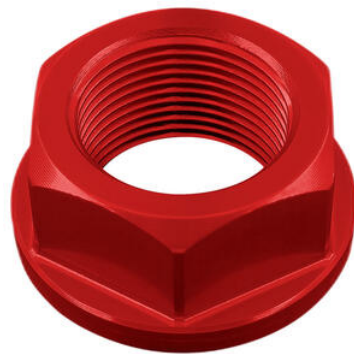

• D003NER
• D003ORO
• D003ROS
• D003SIL
• D003COB

Special Nut24 X 1,50 Ergal

• Black
• Gold
• Red
• Silver
• Cobalt

€ 29,04