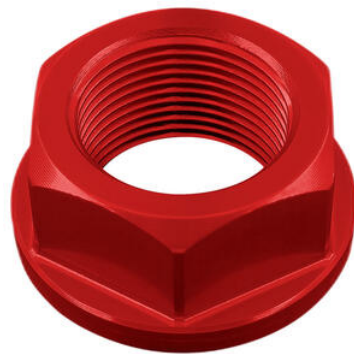

-
- OBT009NER **Rear Support Bracket For Large/Small Fluid Reservoir**

- Black

€ 10,98

• FRE925NER **Sequential Indicators (Pair Of Homologated E8 Led Turn Signals)**

• Natural

€ 58,56

• FRE933NER **Sequential Indicators (Pair Of Homologated E8...Led Turn Signals)**

• Natural

€ 63,44

• D004NER
• D004ORO
• D004ROS
• D004SIL
• D004COB

Special Nut18 X 1,50 Ergal

• Black
• Gold
• Red
• Silver
• Cobalt

€ 26,96

• D003NER
• D003ORO
• D003ROS
• D003SIL
• D003COB

Special Nut24 X 1,50 Ergal

• Black
• Gold
• Red
• Silver
• Cobalt

€ 29,04

• RSS005F

Stainless Steel Rear Stand with Forks

• Natural

€ 250,10

• OBT003NER

Support For OBT006/OBT007 Fluid Reservoir