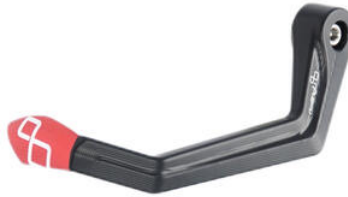

-
- **Aluminium Protection Pick-Up**
ECPBM004NER **Cover Right Side**

- Black

€ 268,16

-
- ISS113RANER **Aluminum Brake Lever Guard - Axle**
 - ISS113RAORO **Base 132 mm / Anodized Guard end**
 - ISS113RAROS
 - ISS113RASIL
 - ISS113RACOB
 - ISS113RAVER
 - ISS113RAARA

- Black
- Gold
- Red
- Silver
- Cobalt
- Green
- Orange

€ 148,11

- ISS114LANER **Aluminum Clutch Lever Guard - Axle**
- ISS114LAORO **Base 148 mm / Anodized Guard end**
- ISS114LAROS
- ISS114LASIL
- ISS114LACOB
- ISS114LAVER
- ISS114LAARA

- Black
- Gold
- Red
- Silver
- Cobalt
- Green
- Orange

€ 148,11

- ISS119LANER **Aluminum Clutch Lever Guard - Axle**
- ISS119LAORO **Base 132 mm / Anodized Guard end**
- ISS119LAROS
- ISS119LASIL
- ISS119LACOB
- ISS119LAVER
- ISS119LAARA