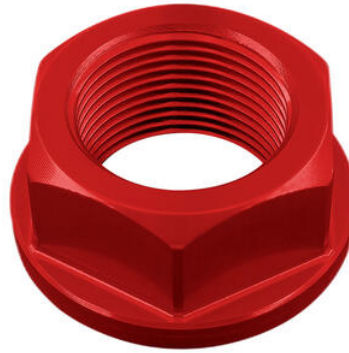

Special Nut24 X 1,50 Ergal

- Black
- Gold
- Red
- Silver
- Cobalt

€ 29,04

- CARB1945

Sprocket Cover AC