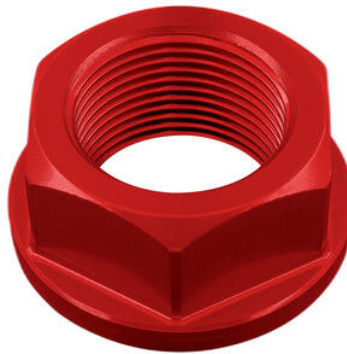

€ 26,96

• D003NER
• D003ORO
• D003ROS
• D003SIL
• D003COB

Special Nut24 X 1,50 Ergal

• Black
• Gold
• Red
• Silver
• Cobalt

€ 29,04

• D014NER
• D014ORO
• D014ROS
• D014SIL
• D014COB

Special Nut28 X 1,00 Ergal

• Black
• Gold
• Red
• Silver
• Cobalt

€ 28,30

• RSS001

Stainless Steel Front Triple Tree Lift

• Natural

€ 344,04

• RSS005F

Stainless Steel Rear Stand with Forks