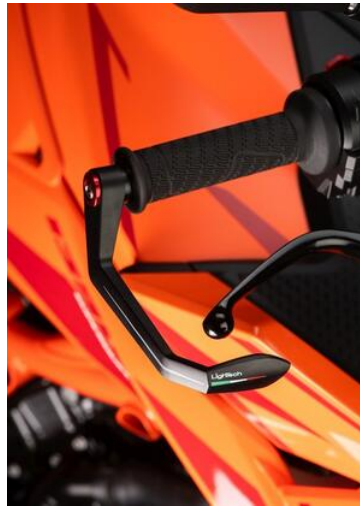

- Black
- Red
- Cobalt
- Green
- Orange

€ 88,45

- CAP001NER **Cap for Handlebar Balancers and**
- **Swing Arm Spools**

- CAP001ORO
- CAP001ROS
- CAP001SIL
- CAP001COB
- CAP001VER
- CAP001ARA