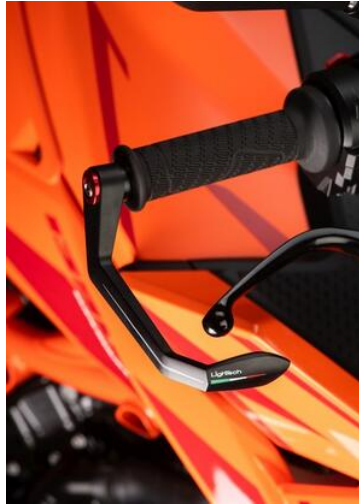

- ISS115RCORO
- ISS115RCROS
- ISS115RCSIL
- ISS115RCCOB
- ISS115RCVER
- ISS115RCARA

- Black
- Gold
- Red
- Silver
- Cobalt
- Green
- Orange

€ 213,74

- ISS200RTNER **Brake Lever Protection Assembly**

- ISS200RTOS
- ISS200RTCOB
- ISS200RTVER
- ISS200RTARA