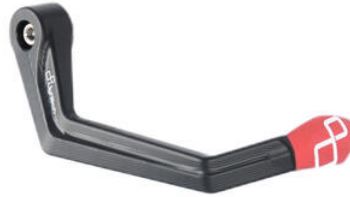

Items for Ducati - Monster 821

| Code | Item | Picture | Colors | Price |
|---|--|---|---|----------|
| • KPL302 | Adaptor Kit For Lever Guard Diam. 16-17.5 |  | • Natural | € 33,43 |
| <ul style="list-style-type: none"> • KTM200NER • KTM200ORO • KTM200ROS • KTM200SIL • KTM200COB • KTM200VER • KTM200ARA | Aluminium /Metal Handlebar Balancers "200 Series" |  | <ul style="list-style-type: none"> • Black • Gold • Red • Silver • Cobalt • Green • Orange | € 48,92 |
| • KTM400 | Aluminium /Metal Handlebar Balancers "400 Series" |  <p>KTM400</p> <p>I Tappi devono essere ordinati a parte. Caps must be ordered separately</p>  | • Natural | € 37,70 |
| <ul style="list-style-type: none"> • ISS120RANER • ISS120RAORO • ISS120RAROS • ISS120RASIL • ISS120RACOB • ISS120RAVER • ISS120RAARA | Aluminium Brake Lever Guard - Axle Base 148 mm / Anodized Guard end |  | <ul style="list-style-type: none"> • Black • Gold • Red • Silver • Cobalt • Green • Orange | € 148,11 |

- KTM300NER **Aluminium Handlebar Balancers**
- KTM300ORO **"300 Series"**
- KTM300ROS
- KTM300SIL
- KTM300COB
- KTM300VER
- KTM300ARA

- Black
- Gold
- Red
- Silver
- Cobalt
- Green
- Orange

€ 53,07

- ISS113RANER **Aluminum Brake Lever Guard - Axle**
- **Base 132 mm / Anodized Guard end**

- ISS113RAORO
- ISS113RAROS
- ISS113RASIL
- ISS113RACOB
- ISS113RAVER
- ISS113RAARA

- Black
- Gold
- Red
- Silver
- Cobalt
- Green
- Orange

€ 148,11

- ISS114LANER **Aluminum Clutch Lever Guard - Axle**
- ISS114LAORO **Base 148 mm / Anodized Guard end**

- ISS114LAROS
- ISS114LASIL
- ISS114LACOB
- ISS114LAVER
- ISS114LAARA

- Black
- Gold
- Red
- Silver
- Cobalt
- Green
- Orange

€ 148,11

- ISS119LANER **Aluminum Clutch Lever Guard - Axle**
- ISS119LAORO **Base 132 mm / Anodized Guard end**