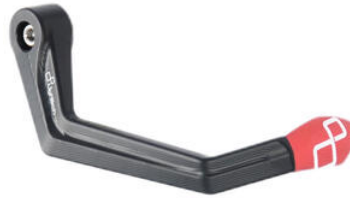

- Black
- Gold
- Red
- Silver
- Cobalt
- Green

€ 46,12

- KTM418 Aluminium /Metal Handlebar Balancers "400 Series"

- Natural

€ 33,43

- Aluminium Brake Lever Guard - Axle
- ISS120RANER Base 148 mm / Anodized Guard end
-
- ISS120RAORO
-
- ISS120RAROS
- ISS120RASIL
-
- ISS120RACOB
-
- ISS120RAVER
-
- ISS120RAARA

- Black
- Gold
- Red
- Silver
- Cobalt
- Green
- Orange

€ 148,11

- KTM318NER Aluminium Handlebar Balancers
- KTM318ROS "300 Series"

- Black
- Red

€ 51,00

- **Aluminum Brake Lever Guard - Axle**

- ISS113RANER
-
- ISS113RAORO
-
- ISS113RAROS
- ISS113RASIL
-
- ISS113RACOB
-
- ISS113RAVER
-
- ISS113RAARA

- Black
- Gold
- Red
- Silver
- Cobalt
- Green
- Orange

€ 148,11

- **Aluminum Clutch Lever Guard - Axle**

- ISS114LANER
-
- ISS114LAORO
-
- ISS114LAROS
- ISS114LASIL
-
- ISS114LACOB
-
- ISS114LAVER
-
- ISS114LAARA