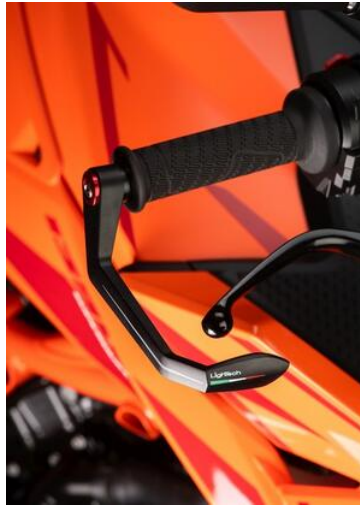

- **Brake Lever Protection Assembly**
- ISS200RTNER
- •
- ISS200RTROS
- •
- ISS200RTC0B
- •
- ISS200RTVER
- •
- ISS200RTARA

- Black
- Red
- Cobalt
- Green
- Orange

€ 88,45

- CAP001NER **Cap for Handlebar Balancers and**
- CAP001ORO **Swing Arm Spools**
- CAP001ROS
- CAP001SIL
- CAP001COB
- CAP001VER
- CAP001ARA