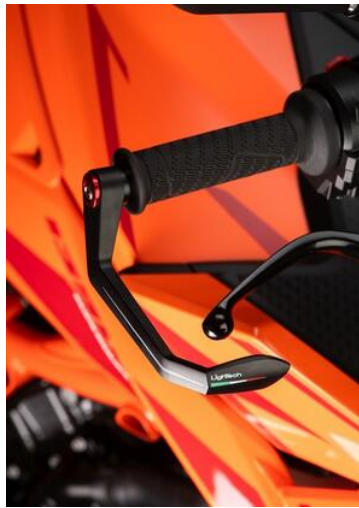

- ISS200RTNER **Brake Lever Protection Assembly**
- ISS200RTROS
- ISS200RTCOB
- ISS200RTVER
- ISS200RTARA

- Black
- Red
- Cobalt
- Green
- Orange

€ 88,45

- CAP001NER **Cap for Handlebar Balancers and Swing Arm Spools**
- CAP001ORO
- CAP001ROS
- CAP001SIL
- CAP001COB
- CAP001VER
- CAP001ARA