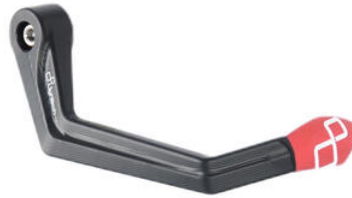

- Black
- Gold
- Red
- Silver
- Cobalt
- Green

€ 46,12

- KTM418 Aluminium /Metal Handlebar Balancers "400 Series"

- Natural

€ 33,43

- ISS120RANER Aluminium Brake Lever Guard - Axle Base 148 mm / Anodized Guard end
- ISS120RAORO
- ISS120RAROS
- ISS120RASIL
- ISS120RACOB
- ISS120RAVER
- ISS120RAARA

- Black
- Gold
- Red
- Silver
- Cobalt
- Green
- Orange

€ 148,11

- KTM318NER Aluminium Handlebar Balancers "300 Series"
- KTM318ROS

- Black
- Red

€ 51,00

- ISS113RANER **Aluminum Brake Lever Guard - Axle**
- **Base 132 mm / Anodized Guard end**

- ISS113RAORO
- ISS113RAROS
- ISS113RASIL
- ISS113RACOB
- ISS113RAVER
- ISS113RAARA

- Black
- Gold
- Red
- Silver
- Cobalt
- Green
- Orange

€ 148,11

- ISS114LANER **Aluminum Clutch Lever Guard - Axle**
- ISS114LAORO **Base 148 mm / Anodized Guard end**