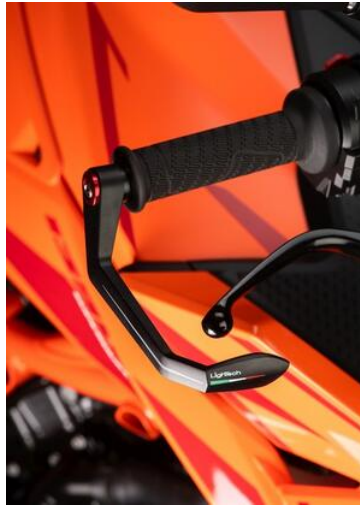

- **Brake Lever Protection Assembly**
- ISS200RTNER
- •
- ISS200RTROS
- •
- ISS200RTC0B
- •
- ISS200RTVER
- •
- ISS200RTARA