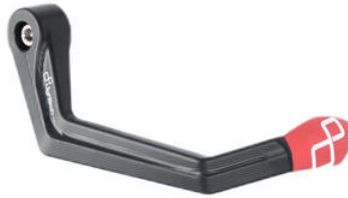

- Black
- Gold
- Red
- Silver
- Cobalt
- Green

€ 46,12

- KTM418 Aluminium /Metal Handlebar Balancers "400 Series"

- Natural

€ 33,43

- Aluminium Brake Lever Guard - Axle
- ISS120RANER Base 148 mm / Anodized Guard end
-
- ISS120RAORO
-
- ISS120RAROS
- ISS120RASIL
-
- ISS120RACOB
-
- ISS120RAVER
-
- ISS120RAARA

- Black
- Gold
- Red
- Silver
- Cobalt
- Green
- Orange

€ 148,11

- KTM318NER Aluminium Handlebar Balancers
- KTM318ROS "300 Series"

- Black
- Red

€ 51,00

• **Aluminum Brake Lever Guard - Axle**
ISS113RANER **Base 132 mm / Anodized Guard end**

- ISS113RAORO
- ISS113RAROS
- ISS113RASIL
- ISS113RACOB
- ISS113RAVER
- ISS113RAARA

- Black
- Gold
- Red
- Silver
- Cobalt
- Green
- Orange

€ 148,11

• **Aluminum Clutch Lever Guard - Axle**
ISS114LANER **Base 148 mm / Anodized Guard end**