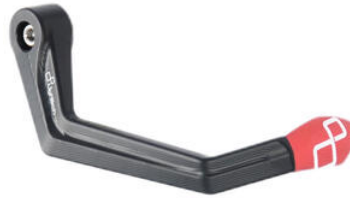

- Black
- Gold
- Red
- Silver
- Cobalt
- Green

€ 46,12

- KTM418 Aluminium /Metal Handlebar Balancers "400 Series"

- Natural

€ 33,43

- Aluminium Brake Lever Guard - Axle
- ISS120RANER Base 148 mm / Anodized Guard end
- 
- ISS120RAORO
- 
- ISS120RAROS
- ISS120RASIL
- 
- ISS120RACOB
- 
- ISS120RAVER
- 
- ISS120RAARA

- Black
- Gold
- Red
- Silver
- Cobalt
- Green
- Orange

€ 148,11

- KTM318NER Aluminium Handlebar Balancers
- KTM318ROS "300 Series"

- Black
- Red

€ 51,00

• **Aluminum Brake Lever Guard - Axle**  
ISS113RANER **Base 132 mm / Anodized Guard end**

- ISS113RAORO
- ISS113RAROS
- ISS113RASIL
- ISS113RACOB
- ISS113RAVER
- ISS113RAARA

- Black
- Gold
- Red
- Silver
- Cobalt
- Green
- Orange

€ 148,11

• **Aluminum Clutch Lever Guard - Axle**  
ISS114LANER **Base 148 mm / Anodized Guard end**