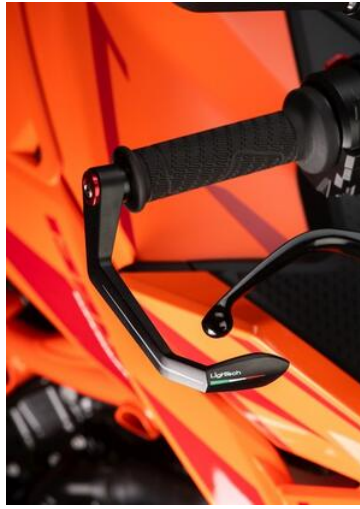

- **Brake Lever Protection Assembly**
- ISS200RTNER
- •
- ISS200RTROS
- •
- ISS200RTCOB
- •
- ISS200RTVER
- •
- ISS200RTARA

- Black
- Red
- Cobalt
- Green
- Orange

€ 88,45

- **Cap for Handlebar Balancers and Swing Arm Spools**
- CAP001NER
- CAP001ORO
- CAP001ROS
- CAP001SIL
- CAP001COB
- CAP001VER
- CAP001ARA