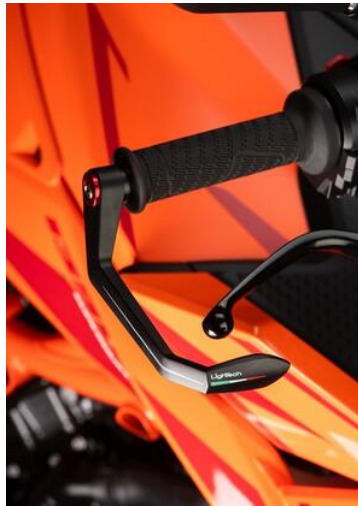

- ISS115RCORO
- ISS115RCROS
- ISS115RCSIL
- ISS115RCCOB
- ISS115RCVER
- ISS115RCARA

- Black
- Gold
- Red
- Silver
- Cobalt
- Green
- Orange

€ 213,74

- ISS200RTNER **Brake Lever Protection Assembly**

- ISS200RTROS
- ISS200RTCOP
- ISS200RTVER
- ISS200RTARA