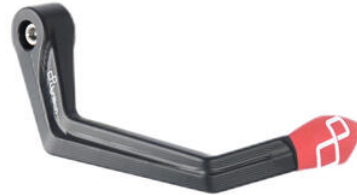

- Black
- Gold
- Red
- Silver
- Cobalt
- Green

€ 46,12

- KTM418 Aluminium /Metal Handlebar Balancers "400 Series"

- Natural

€ 33,43

- ISS120RANER Aluminium Brake Lever Guard - Axle Base 148 mm / Anodized Guard end
- ISS120RAORO
- ISS120RAROS
- ISS120RASIL
- ISS120RACOB
- ISS120RAVER
- ISS120RAARA

- Black
- Gold
- Red
- Silver
- Cobalt
- Green
- Orange

€ 148,11

- KTM318NER Aluminium Handlebar Balancers "300 Series"
- KTM318ROS

- Black
- Red

€ 51,00

• **Aluminium Protection Clutch Cover**  
ECPDU002NER **Right Side**

• Black

€ 217,89

• ISS113RANER **Aluminum Brake Lever Guard - Axle**  
• **Base 132 mm / Anodized Guard end**

ISS113RAORO  
• ISS113RAROS  
• ISS113RASIL  
• ISS113RACOB  
• ISS113RAVER  
• ISS113RAARA

• Black  
• Gold  
• Red  
• Silver  
• Cobalt  
• Green  
• Orange