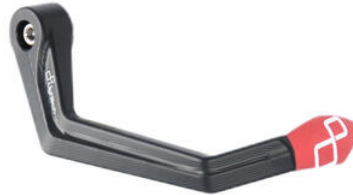

Items for Ducati - Streetfighter 848

Code	Item	Picture	Colors	Price
• KPL322	Adaptor Kit For Lever Guard		• Natural	€ 33,43
• ISS120RANER • ISS120RAORO • ISS120RAROS • ISS120RASIL • ISS120RACOB • ISS120RAVER • ISS120RAARA	Aluminium Brake Lever Guard - Axle Base 148 mm / Anodized Guard end		• Black • Gold • Red • Silver • Cobalt • Green • Orange	€ 148,11
• KTM322NER • KTM322ROS	Aluminium Handlebar Balancers "300 Series"		• Black • Red	€ 51,00
• WPPDU002NER	Aluminium Protection Water Pump Cover		• Black	€ 123,59

• ECPDU003SIL **Aluminium Protections Engine
Timinig Cover Left Side**

• Silver

€ 41,85

• ISS113RANER **Aluminum Brake Lever Guard - Axle**
• **Base 132 mm / Anodized Guard end**

ISS113RAORO
• ISS113RAROS
• ISS113RASIL
• ISS113RACOB
• ISS113RAVER
• ISS113RAARA

• Black
• Gold
• Red
• Silver
• Cobalt
• Green
• Orange

€ 148,11

• ISS114LANER **Aluminum Clutch Lever Guard - Axle**
• ISS114LAORO **Base 148 mm / Anodized Guard end**

• ISS114LAROS
• ISS114LASIL
• ISS114LACOB
• ISS114LAVER
• ISS114LAARA