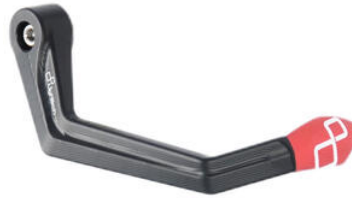

• ISS120RANER **Aluminium Brake Lever Guard - Axle Base 148 mm / Anodized Guard end**  
• ISS120RAORO  
• ISS120RAROS  
• ISS120RASIL  
• ISS120RACOB  
• ISS120RAVER  
• ISS120RAARA

• Black  
• Gold  
• Red  
• Silver  
• Cobalt  
• Green  
• Orange

€ 148,11

• KTM322NER **Aluminium Handlebar Balancers "300 Series"**  
• KTM322ROS

• Black  
• Red

€ 51,00

- ISS113RANER **Aluminum Brake Lever Guard - Axle**
- **Base 132 mm / Anodized Guard end**

- ISS113RAORO
- ISS113RAROS
- ISS113RASIL
- ISS113RACOB
- ISS113RAVER
- ISS113RAARA

- Black
- Gold
- Red
- Silver
- Cobalt
- Green
- Orange

€ 148,11

- ISS114LANER **Aluminum Clutch Lever Guard - Axle**
- ISS114LAORO **Base 148 mm / Anodized Guard end**

- ISS114LAROS
- ISS114LASIL
- ISS114LACOB
- ISS114LAVER
- ISS114LAARA