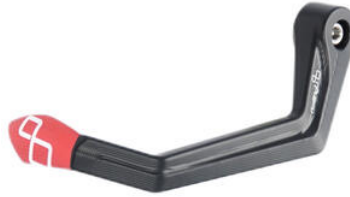

€ 51,00

• **Aluminum Brake Lever Guard - Axle Base 132 mm / Anodized Guard end**

- ISS113RANER
- ISS113RAORO
- ISS113RAROS
- ISS113RASIL
- ISS113RACOB
- ISS113RAVER
- ISS113RAARA

- Black
- Gold
- Red
- Silver
- Cobalt
- Green
- Orange

€ 148,11

- **Aluminum Clutch Lever Guard - Axle**
ISS114LANER **Base 148 mm / Anodized Guard end**
- ISS114LAORO
- ISS114LAROS
- ISS114LASIL
- ISS114LACOB
- ISS114LAVER
- ISS114LAARA

- Black
- Gold
- Red
- Silver
- Cobalt
- Green
- Orange

€ 148,11

- **Aluminum Clutch Lever Guard - Axle**
ISS119LANER **Base 132 mm / Anodized Guard end**
- ISS119LAORO
- ISS119LAROS
- ISS119LASIL
- ISS119LACOB
- ISS119LAVER
- ISS119LAARA

- Black
- Gold
- Red
- Silver
- Cobalt
- Green
- Orange

€ 148,11

- **Brake Lever Guard - Carbon-**
ISS115RCNER **Wheelbase L=132 Mm**
- ISS115RCORO
- ISS115RCROS
- ISS115RCSIL
- ISS115RCCOB
- ISS115RCVER
- ISS115RCARA

- Black
- Gold
- Red
- Silver
- Cobalt
- Green
- Orange