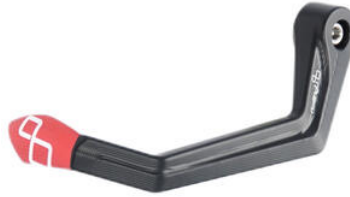

€ 53,07

• **Aluminum Brake Lever Guard - Axle Base 132 mm / Anodized Guard end**

- ISS113RANER
- ISS113RAORO
- ISS113RAROS
- ISS113RASIL
- ISS113RACOB
- ISS113RAVER
- ISS113RAARA

- Black
- Gold
- Red
- Silver
- Cobalt
- Green
- Orange

€ 148,11

- **Aluminum Clutch Lever Guard - Axle**
ISS114LANER **Base 148 mm / Anodized Guard end**
-
- ISS114LAORO
-
- ISS114LAROS
- ISS114LASIL
-
- ISS114LACOB
-
- ISS114LAVER
-
- ISS114LAARA

- Black
- Gold
- Red
- Silver
- Cobalt
- Green
- Orange

€ 148,11

- **Aluminum Clutch Lever Guard - Axle**
ISS119LANER **Base 132 mm / Anodized Guard end**
-
- ISS119LAORO
-
- ISS119LAROS
- ISS119LASIL
-
- ISS119LACOB
-
- ISS119LAVER
-
- ISS119LAARA

- Black
- Gold
- Red
- Silver
- Cobalt
- Green
- Orange