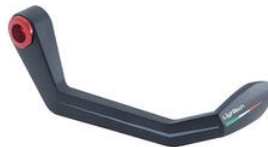

- Black
- Gold
- Red
- Silver
- Cobalt
- Green
- Orange

€ 148,11

- **Brake Lever Guard - Carbon-**
- **Wheelbase L=132 Mm**

- ISS115RCNER
- ISS115RCORO
- ISS115RCROS
- ISS115RCSIL
- ISS115RCCOB
- ISS115RCVER
- ISS115RCARA

- Black
- Gold
- Red
- Silver
- Cobalt
- Green
- Orange

€ 213,74

- **Brake Lever Protection Assembly**

- ISS200RTNER
- ISS200RTORO
- ISS200RTROS
- ISS200RTCOB
- ISS200RTVER
- ISS200RTARA

- Black
- Gold
- Red
- Cobalt
- Green
- Orange