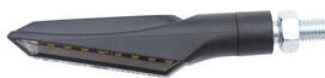

- Black

€ 64,42

1. ---
2. FRE937NER **turn signals + front white light (Homologated E... Led Turn Signals)**