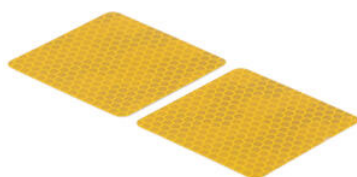

• **Rear Support Bracket For**
OBT009NER **Large/Small Fluid Reservoir**

• Black

€ 10,98

• **Sequential Indicators (Pair Of**
FRE925NER **Homologated E8 Led Turn Signals)**

• Natural

€ 58,56

• D007NER **Special Nut14 X 1,50 Ergal**
• D007ORO
• D007ROS
• D007SIL
• D007COB