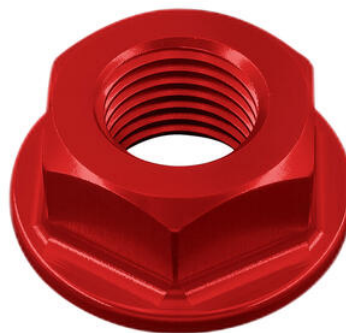

• RSF038 **Modular Iron Rear Stand With Integral Forks And 4 Wheels**

• Natural

€ 92,84

• RSF039P **Modular Iron Rear Stand With Sliding Blocks And 4 Wheels**

• Natural

€ 115,90

• **Rear Support Bracket For Large/Small Fluid Reservoir**  
OBT009NER

• Black

€ 10,98

• **Sequential Indicators (Pair Of Homologated E8 Led Turn Signals)**  
FRE925NER

• Natural

€ 58,56

• D007NER **Special Nut14 X 1,50 Ergal**  
• D007ORO  
• D007ROS  
• D007SIL  
• D007COB

• Black  
• Gold  
• Red  
• Silver  
• Cobalt

€ 26,11

- D011NER **Special Nut16 X 1,50 Ergal**
- D011ORO
- D011ROS
- D011SIL
- D011COB

- Black
- Gold
- Red
- Silver
- Cobalt

€ 26,11

- **Support For OBT006/OBT007 Fluid Reservoir**

- Black

€ 29,28

- **Turn signals + rear red light + stop light (Pair Of Homologated E8 Led Turn Signals)**