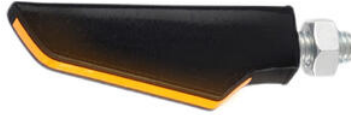

• Natural

€ 58,56

• FRE933NER Sequential Indicators (Pair Of Homologated E8...Led Turn Signals)

• Natural

€ 63,44

• OBT003NER Support For OBT006/OBT007 Fluid Reservoir

• Black

€ 29,28