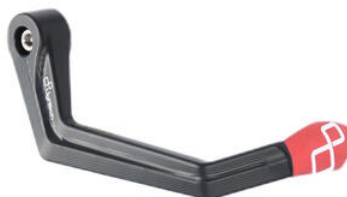

ISS113RAORO

ISS113RAROS

• ISS113RASIL

ISS113RACOB

• ISS113RAVER

• ISS113RAARA

• Black € 148,11
• Gold
• Red
• Silver
• Cobalt
• Green
• Orange

- ISS114LANER **Aluminum Clutch Lever Guard - Axle**
- ISS114LAORO **Base 148 mm / Anodized Guard end**
- ISS114LAROS
- ISS114LASIL
- ISS114LACOB
- ISS114LAVER
- ISS114LAARA

- Black
- Gold
- Red
- Silver
- Cobalt
- Green
- Orange

€ 148,11

- ISS119LANER **Aluminum Clutch Lever Guard - Axle**
- ISS119LAORO **Base 132 mm / Anodized Guard end**
- ISS119LAROS
- ISS119LASIL
- ISS119LACOB
- ISS119LAVER
- ISS119LAARA