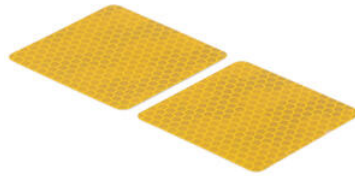

• Natural

€ 108,95

• RSF21P **Iron Rear Stand With Wheels And Bearings Blocks**

• Natural

€ 167,63

• STK120 **Lateral Reflector Kit (Homologated E)**

• Natural

€ 9,76