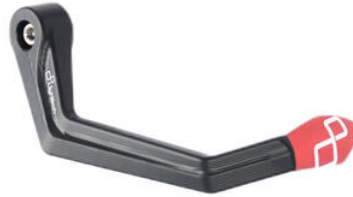

ECPKA002NER

• Black

€ 185,81

- **Aluminium Protection Pick-Up Cover Right Side**

- Black

€ 142,37

- **ISS113RANER Aluminum Brake Lever Guard - Axle Base 132 mm / Anodized Guard end**

- ISS113RAORO
- ISS113RAROS
- ISS113RASIL
- ISS113RACOB
- ISS113RAVER
- ISS113RAARA

- Black
- Gold
- Red
- Silver
- Cobalt
- Green
- Orange

€ 148,11

- **ISS114LANER Aluminum Clutch Lever Guard - Axle Base 148 mm / Anodized Guard end**

- ISS114LAORO
- ISS114LAROS
- ISS114LASIL
- ISS114LACOB
- ISS114LAVER
- ISS114LAARA