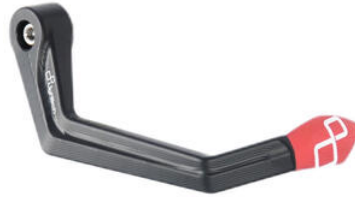

ECPKA002NER

• Black

€ 185,81

- **Aluminium Protection Pick-Up Cover Right Side**
ECPKA001NER

- Black

€ 142,37

- **Aluminum Brake Lever Guard - Axle Base 132 mm / Anodized Guard end**
ISS113RANER

- ISS113RAORO
- ISS113RAROS
- ISS113RASIL
- ISS113RACOB
- ISS113RAVER
- ISS113RAARA

- Black
- Gold
- Red
- Silver
- Cobalt
- Green
- Orange

€ 148,11

- **Aluminum Clutch Lever Guard - Axle Base 148 mm / Anodized Guard end**
ISS114LANER

- ISS114LAORO
- ISS114LAROS
- ISS114LASIL
- ISS114LACOB
- ISS114LAVER
- ISS114LAARA