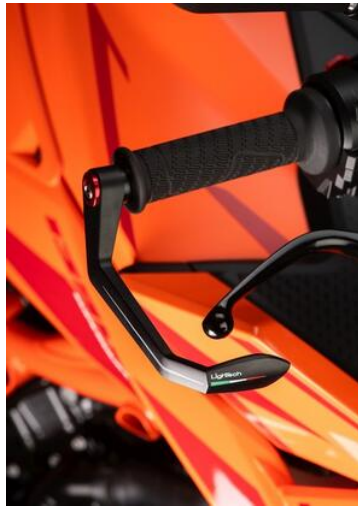

- Black
- Red
- Cobalt
- Green
- Orange

€ 88,45

- CAP001NER **Cap for Handlebar Balancers and**
- **Swing Arm Spools**

- CAP001ORO
- CAP001ROS
- CAP001SIL
- CAP001COB
- CAP001VER
- CAP001ARA