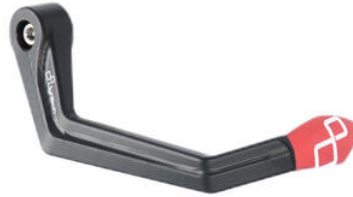

ECPKA002NER

• Black

€ 185,81

- **Aluminium Protection Pick-Up
Cover Right Side**

- Black

€ 142,37

- **ISS113RANER Aluminum Brake Lever Guard - Axle
Base 132 mm / Anodized Guard end**

- ISS113RAORO
- ISS113RAROS
- ISS113RASIL
- ISS113RACOB
- ISS113RAVER
- ISS113RAARA

- Black
- Gold
- Red
- Silver
- Cobalt
- Green
- Orange

€ 148,11

- **ISS114LANER Aluminum Clutch Lever Guard - Axle
Base 148 mm / Anodized Guard end**

- ISS114LAROS
- ISS114LAROS
- ISS114LASIL
- ISS114LACOB
- ISS114LAVER
- ISS114LAARA