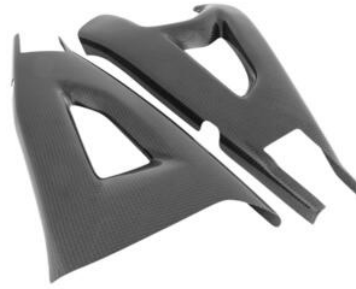

- Black
- Gold
- Red
- Silver
- Cobalt
- Green
- Orange

€ 15,37

1. ---
2. CARK9860
3. **Carbon Arm Protections (Pair)**

- Natural

€ 330,62

1. ---
2. CARK9612
3. **Carbon Chain Cover**