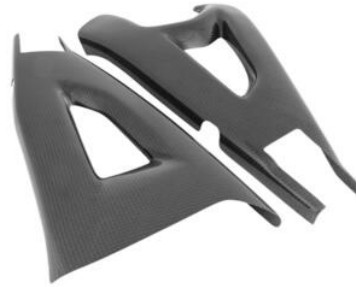

- Black
- Gold
- Red
- Silver
- Cobalt
- Green
- Orange

€ 15,37

1. ---
2. CARK9860
3. **Carbon Arm Protections (Pair)**

- Natural

€ 330,62

1. ---
2. CARK9612
3. **Carbon Chain Cover**