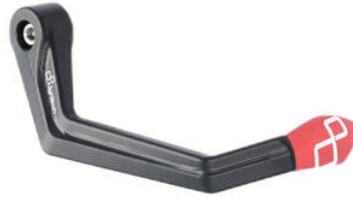

ECPKA002NER

• Black

€ 185,81

- **Aluminium Protection Pick-Up Cover Right Side**
ECPKA001NER

- Black

€ 142,37

- **Aluminum Brake Lever Guard - Axle Base 132 mm / Anodized Guard end**
ISS113RANER

- ISS113RAORO
- ISS113RAROS
- ISS113RASIL
- ISS113RACOB
- ISS113RAVER
- ISS113RAARA

- Black
- Gold
- Red
- Silver
- Cobalt
- Green
- Orange

€ 148,11

- **Aluminum Clutch Lever Guard - Axle Base 148 mm / Anodized Guard end**
ISS114LANER

- ISS114LAORO
- ISS114LAROS
- ISS114LASIL
- ISS114LACOB
- ISS114LAVER
- ISS114LAARA