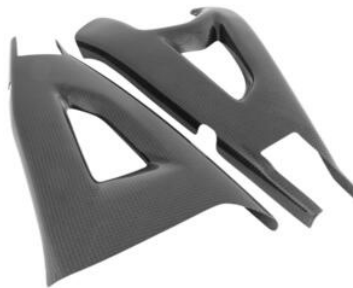

- Black
- Gold
- Red
- Silver
- Cobalt
- Green
- Orange

€ 15,37

1. ---
2. CARK9660 **Carbon Arm Protections (Pair)**

- Natural

€ 325,74

1. ---
2. CARK9612 **Carbon Chain Cover**