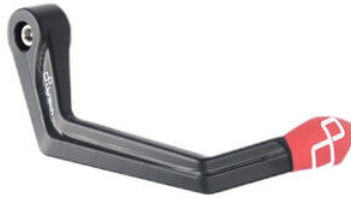

- Natural

€ 33,43

- ISS120RANER Aluminium Brake Lever Guard - Axle Base 148 mm / Anodized Guard end
- ISS120RAORO
- ISS120RAROS
- ISS120RASIL
- ISS120RACOB
- ISS120RAVER
- ISS120RAARA

- Black
- Gold
- Red
- Silver
- Cobalt
- Green
- Orange

€ 148,11

- KTM304NER Aluminium Handlebar Balancers "300 Series"
- KTM304ROS
- KTM304VER

- Black
- Red
- Green

€ 51,00

• **Aluminum Brake Lever Guard - Axle**
ISS113RANER **Base 132 mm / Anodized Guard end**

- ISS113RAORO
- ISS113RAROS
- ISS113RASIL
- ISS113RACOB
- ISS113RAVER
- ISS113RAARA

- Black
- Gold
- Red
- Silver
- Cobalt
- Green
- Orange

€ 148,11

• **Aluminum Clutch Lever Guard - Axle**
ISS114LANER **Base 148 mm / Anodized Guard end**