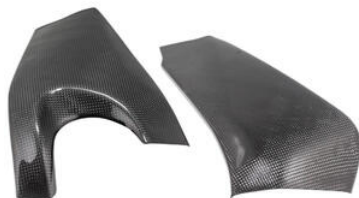

- Black
- Gold
- Red
- Silver
- Cobalt
- Green
- Orange

€ 15,37

- CARK9560 **Carbon Arm Protections (Pair)**

- Natural

€ 308,66

- CARK9512 **Carbon Chain Cover**