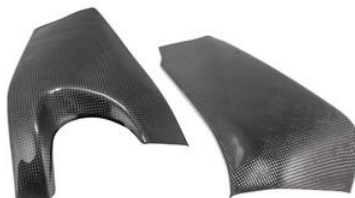

- Black
- Gold
- Red
- Silver
- Cobalt
- Green
- Orange

€ 15,37

- CARK9560 **Carbon Arm Protections (Pair)**

- Natural

€ 308,66

- CARK9512 **Carbon Chain Cover**