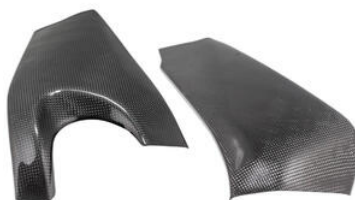

- Black
- Gold
- Red
- Silver
- Cobalt
- Green
- Orange

€ 15,37

- CARK9560 **Carbon Arm Protections (Pair)**

- Natural

€ 308,66

- CARK9512 **Carbon Chain Cover**