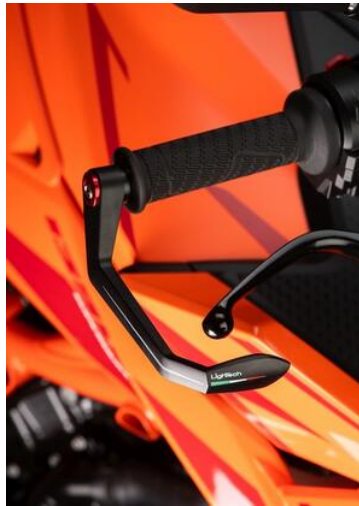

- Black
- Red
- Cobalt
- Green
- Orange

€ 88,45

- CAP001NER **Cap for Handlebar Balancers and**
- CAP001ORO **Swing Arm Spools**

- CAP001ROS
- CAP001SIL
- CAP001COB
- CAP001VER
- CAP001ARA

- Black
- Gold
- Red
- Silver
- Cobalt
- Green
- Orange