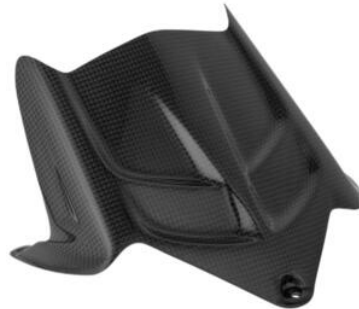

• CARK9520 **Carbon Rear Mudguard**

• Natural

€ 184,22