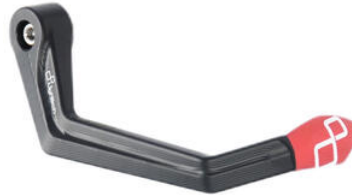

- Black
- Gold
- Red
- Silver
- Cobalt
- Green
- Orange

€ 148,11

1. ---
2. ISS114LANER **Aluminum Clutch Lever Guard - Axle**
   - ISS114LAORO **Base 148 mm / Anodized Guard end**

- ISS114LAROS
- ISS114LASIL
- ISS114LACOB
- ISS114LAVER
- ISS114LAARA