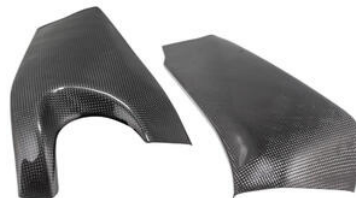

- Black
- Gold
- Red
- Silver
- Cobalt
- Green
- Orange

€ 15,37

- CARK9560 **Carbon Arm Protections (Pair)**