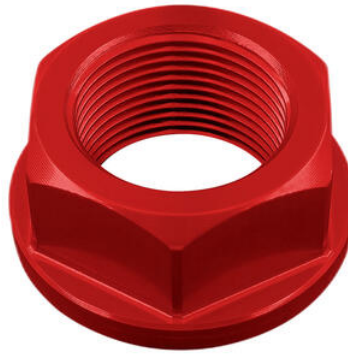

- D003NER
- D003ORO
- D003ROS
- D003SIL
- D003COB

Special Nut24 X 1,50 Ergal