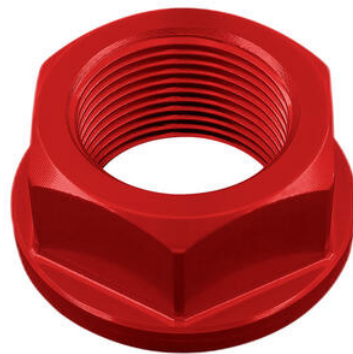

€ 26,11

• D003NER  
• D003ORO  
• D003ROS  
• D003SIL  
• D003COB

**Special Nut24 X 1,50 Ergal**

• Black  
• Gold  
• Red  
• Silver  
• Cobalt

€ 29,04

- D014NER
- D014ORO
- D014ROS
- D014SIL
- D014COB

**Special Nut28 X 1,00 Ergal**

- Black
- Gold
- Red
- Silver
- Cobalt

€ 28,30

- RSS001

**Stainless Steel Front Triple Tree Lift**

- Natural

€ 344,04

- RSS005F

**Stainless Steel Rear Stand with Forks**