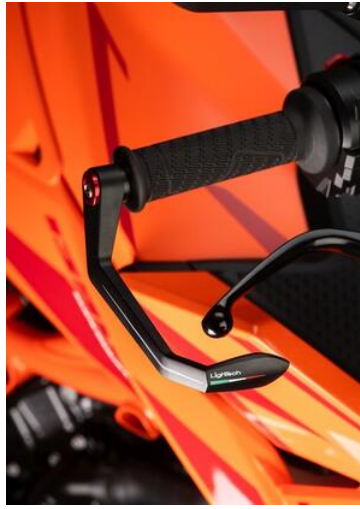

- **Brake Lever Protection Assembly**
- ISS200RTNER
- ISS200RTROS
- ISS200RTCOB
- ISS200RTVER
- ISS200RTARA

- Black
- Red
- Cobalt
- Green
- Orange

€ 88,45

- **Clutch Lever Guard - Carbon - Wheelbase L=132 Mm**
- ISS116LCNER
- ISS116LCORO
- ISS116LCROS
- ISS116LCSIL
- ISS116LCCOB
- ISS116LCVER
- ISS116LCARA