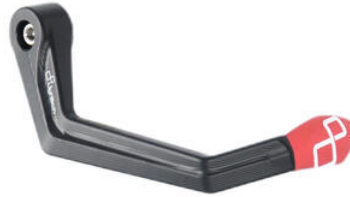

• Black
 • Gold
 • Red
 • Silver
 • Cobalt
 • Green
 • Orange

€ 48,92

• KTM400 **Aluminium /Metal Handlebar**
Balancers "400 Series"

• Natural

€ 37,70

• **Aluminium Brake Lever Guard - Axle**
Base 148 mm / Anodized Guard end
 • ISS120RANER
 • ISS120RAORO
 • ISS120RAROS
 • ISS120RASIL
 • ISS120RACOB
 • ISS120RAVER
 • ISS120RAARA

• Black
 • Gold
 • Red
 • Silver
 • Cobalt
 • Green
 • Orange

€ 148,11

- KTM300NER
- KTM300ORO
- KTM300ROS
- KTM300SIL
- KTM300COB
- KTM300VER
- KTM300ARA

**Aluminium Handlebar Balancers
"300 Series"**

- Black
- Gold
- Red
- Silver
- Cobalt
- Green
- Orange

€ 53,07

- ISS113RANER
- ISS113RAORO
- ISS113RAROS
- ISS113RASIL
- ISS113RACOB
- ISS113RAVER
- ISS113RAARA

**Aluminum Brake Lever Guard - Axle
Base 132 mm / Anodized Guard end**

- Black
- Gold
- Red
- Silver
- Cobalt
- Green
- Orange

€ 148,11

- ISS114LANER
- ISS114LAORO
- ISS114LAROS
- ISS114LASIL
- ISS114LACOB
- ISS114LAVER
- ISS114LAARA

**Aluminum Clutch Lever Guard - Axle
Base 148 mm / Anodized Guard end**

- Black
- Gold
- Red
- Silver
- Cobalt
- Green
- Orange