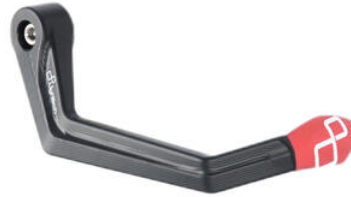

• Black
 • Gold
 • Red
 • Silver
 • Cobalt
 • Green
 • Orange

€ 48,92

• KTM400 **Aluminium /Metal Handlebar Balancers "400 Series"**

• Natural

€ 37,70

• **Aluminium Brake Lever Guard - Axle Base 148 mm / Anodized Guard end**
 • ISS120RANER
 • ISS120RAORO
 • ISS120RAROS
 • ISS120RASIL
 • ISS120RACOB
 • ISS120RAVER
 • ISS120RAARA

• Black
 • Gold
 • Red
 • Silver
 • Cobalt
 • Green
 • Orange

€ 148,11

- KTM300NER
- KTM300ORO
- KTM300ROS
- KTM300SIL
- KTM300COB
- KTM300VER
- KTM300ARA

**Aluminium Handlebar Balancers
"300 Series"**

- Black
- Gold
- Red
- Silver
- Cobalt
- Green
- Orange

€ 53,07

- ISS113RANER
- ISS113RAORO
- ISS113RAROS
- ISS113RASIL
- ISS113RACOB
- ISS113RAVER
- ISS113RAARA

**Aluminum Brake Lever Guard - Axle
Base 132 mm / Anodized Guard end**

- Black
- Gold
- Red
- Silver
- Cobalt
- Green
- Orange

€ 148,11

- ISS114LANER
- ISS114LAORO
- ISS114LAROS
- ISS114LASIL
- ISS114LACOB
- ISS114LAVER
- ISS114LAARA

**Aluminum Clutch Lever Guard - Axle
Base 148 mm / Anodized Guard end**

- Black
- Gold
- Red
- Silver
- Cobalt
- Green
- Orange