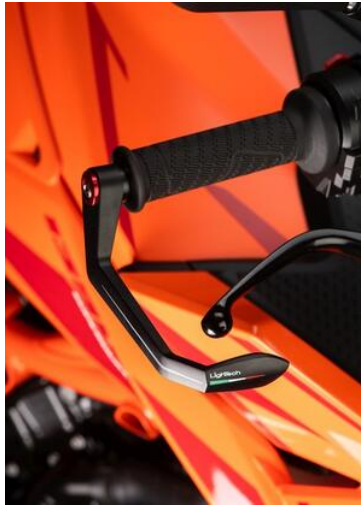

- **Brake Lever Protection Assembly**
- ISS200RTNER
- •
- ISS200RTROS
- •
- ISS200RTCOB
- •
- ISS200RTVER
- •
- ISS200RTARA

- Black
- Red
- Cobalt
- Green
- Orange

€ 88,45

- **Cap for Handlebar Balancers and Swing Arm Spools**
- CAP001NER
- CAP001ORO
- CAP001ROS
- CAP001SIL
- CAP001COB
- CAP001VER
- CAP001ARA