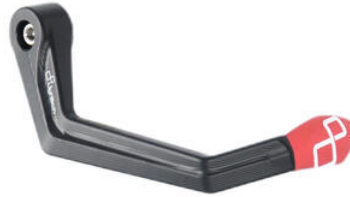

• Black
 • Gold
 • Red
 • Silver
 • Cobalt
 • Green
 • Orange

€ 48,92

• KTM400 **Aluminium /Metal Handlebar Balancers "400 Series"**

• Natural

€ 37,70

• **Aluminium Brake Lever Guard - Axle Base 148 mm / Anodized Guard end**
 • ISS120RANER
 • ISS120RAORO
 • ISS120RAROS
 • ISS120RASIL
 • ISS120RACOB
 • ISS120RAVER
 • ISS120RAARA

• Black
 • Gold
 • Red
 • Silver
 • Cobalt
 • Green
 • Orange

€ 148,11

- KTM300NER
- KTM300ORO
- KTM300ROS
- KTM300SIL
- KTM300COB
- KTM300VER
- KTM300ARA

**Aluminium Handlebar Balancers
"300 Series"**

- Black
- Gold
- Red
- Silver
- Cobalt
- Green
- Orange

€ 53,07

- ISS113RANER
- ISS113RAORO
- ISS113RAROS
- ISS113RASIL
- ISS113RACOB
- ISS113RAVER
- ISS113RAARA

**Aluminum Brake Lever Guard - Axle
Base 132 mm / Anodized Guard end**

- Black
- Gold
- Red
- Silver
- Cobalt
- Green
- Orange

€ 148,11

- ISS114LANER
- ISS114LAORO
- ISS114LAROS
- ISS114LASIL
- ISS114LACOB
- ISS114LAVER
- ISS114LAARA

**Aluminum Clutch Lever Guard - Axle
Base 148 mm / Anodized Guard end**

- Black
- Gold
- Red
- Silver
- Cobalt
- Green
- Orange