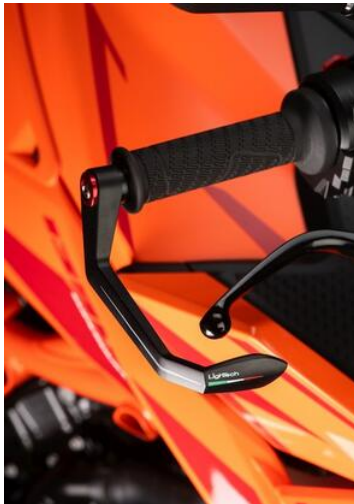

€ 88,45

- CAP001NER **Cap for Handlebar Balancers and**
CAP001ORO **Swing Arm Spools**
- CAP001ROS
- CAP001SIL
- CAP001COB
- CAP001VER
- CAP001ARA

- Black
- Gold
- Red
- Silver
- Cobalt
- Green
- Orange