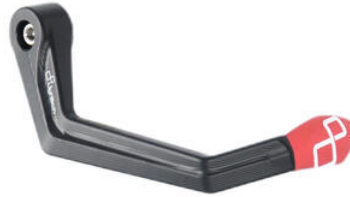

• Black  
 • Gold  
 • Red  
 • Silver  
 • Cobalt  
 • Green  
 • Orange

€ 48,92

• KTM400 **Aluminium /Metal Handlebar Balancers "400 Series"**

• Natural

€ 37,70

• **Aluminium Brake Lever Guard - Axle Base 148 mm / Anodized Guard end**  
 • ISS120RANER  
 • ISS120RAORO  
 • ISS120RAROS  
 • ISS120RASIL  
 • ISS120RACOB  
 • ISS120RAVER  
 • ISS120RAARA

• Black  
 • Gold  
 • Red  
 • Silver  
 • Cobalt  
 • Green  
 • Orange

€ 148,11

- KTM300NER
- KTM300ORO
- KTM300ROS
- KTM300SIL
- KTM300COB
- KTM300VER
- KTM300ARA

**Aluminium Handlebar Balancers  
"300 Series"**

- Black
- Gold
- Red
- Silver
- Cobalt
- Green
- Orange

€ 53,07

- ISS113RANER
- ISS113RAORO
- ISS113RAROS
- ISS113RASIL
- ISS113RACOB
- ISS113RAVER
- ISS113RAARA

**Aluminum Brake Lever Guard - Axle  
Base 132 mm / Anodized Guard end**

- Black
- Gold
- Red
- Silver
- Cobalt
- Green
- Orange

€ 148,11

- ISS114LANER
- ISS114LAORO
- ISS114LAROS
- ISS114LASIL
- ISS114LACOB
- ISS114LAVER
- ISS114LAARA

**Aluminum Clutch Lever Guard - Axle  
Base 148 mm / Anodized Guard end**